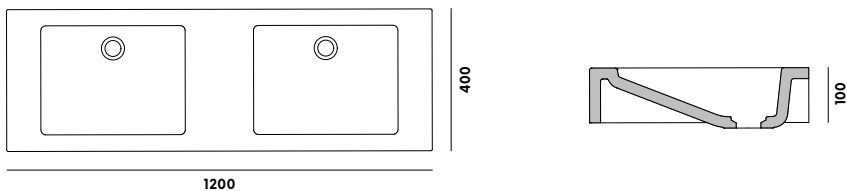

Gravelli

SLANT 07 DOUBLE

A wall-mounted washbasin making it unnecessary for two smaller basins side by side. All the functional benefits of two basins in a row are elegantly combined into a single concrete object. Two sinks offer an abundance of space while simultaneously preserving the characteristics and simple style of Gravelli.

Tomáš Vacek

design (2015) Tomáš Vacek

COLOUR VARIANTS

grey: gw07dgr

anthracite: gw07dan

sand: gw07dsnd

DIMENSIONS (mm)

DIMENSIONS
1200 / 400 / 100
mm

WEIGHT
32 kg

LIGHT
fibre
reinforcement
—
reduced weight

WATERPROOF
quality surface
impregnation
—
liquid-proof

ECO
minimum waste
produced
—
respect for raw materials

SMOOTH
manually finished
surface
—
pleasant to the touch